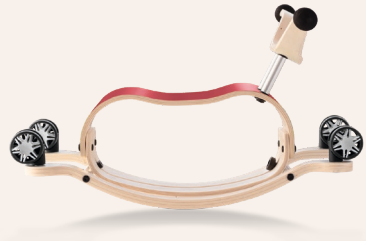

racer

1-3
years