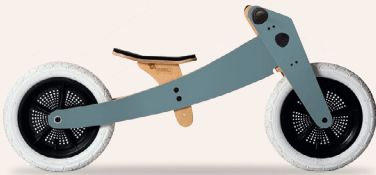

wishbone™
design studio

Feb 2024

Since 2008, Wishbone Bike 3in1 is the original trike-to-bike for babies and toddlers.

Wishbone Bike Recycled is industry-leading eco design. Transforming plastic bottles and used carpet into a stylish, lightweight, durable and repairable ride-on.

For ages 1 to 5.

- ✓ The original 3-in-1
- ✓ Award winning design
- ✓ Start walking earlier
- ✓ Learn to ride, no pedals
- ✓ Grows with your child
- ✓ Supports key milestones
- ✓ Customize your bike

bike

1-5
years

walk. run. balance.

original bike

natural

blue

pine green

cargo trike

red

rock + roll

blue

vintage red

vintage white

olive

mini-flip

interchangeable base

walk. rock. ride. spin