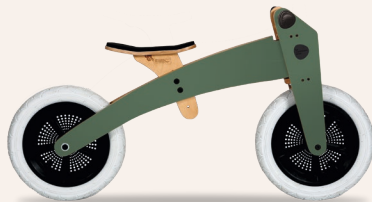

wishbone™
design studio

Feb 2024

Since 2008, Wishbone Bike 3in1 is the original trike-to-bike for babies and toddlers.

Wishbone Bike Recycled is industry-leading eco design. Transforming plastic bottles and used carpet into a stylish, lightweight, durable and repairable ride-on.

1-5
years

walk. run. balance.

original bike

natural

blue

pine green

cargo trike

red

recycled bike

black

raw

red

deluxe bundle

celebrating smart,
rock & roll
simple, sustainable design

flip

**1-5
years**

rock + roll

blue

vintage red

vintage white

olive

mini-flip

interchangeable base

walk. rock. ride. spin