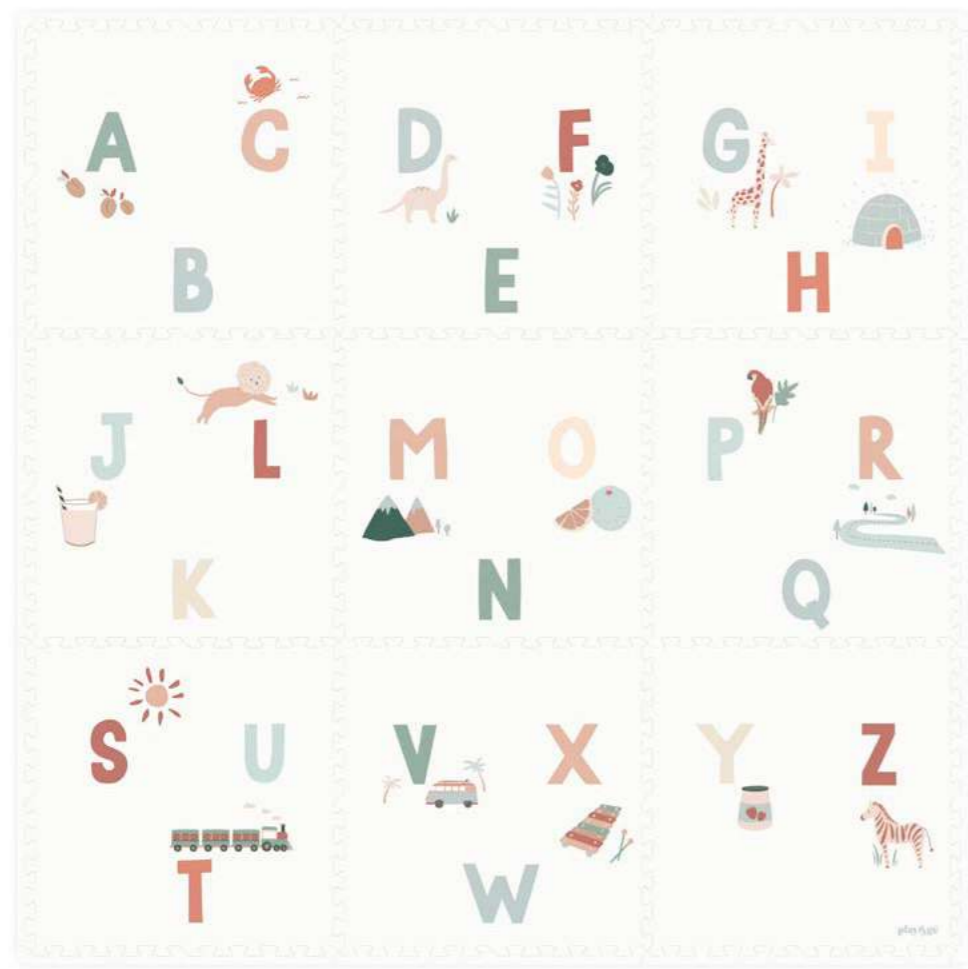

alphabet

WIPES CLEAN

EVA IS SPLASHPROOF

NON TOXIC

BPA- & PHTHALATE FREE

REVERSIBLE

2 DESIGNS

THICKNESS & BOUNCY

COMFORTABLE 14MM

FUNCTIONAL

MAKE YOUR STORAGE BOX