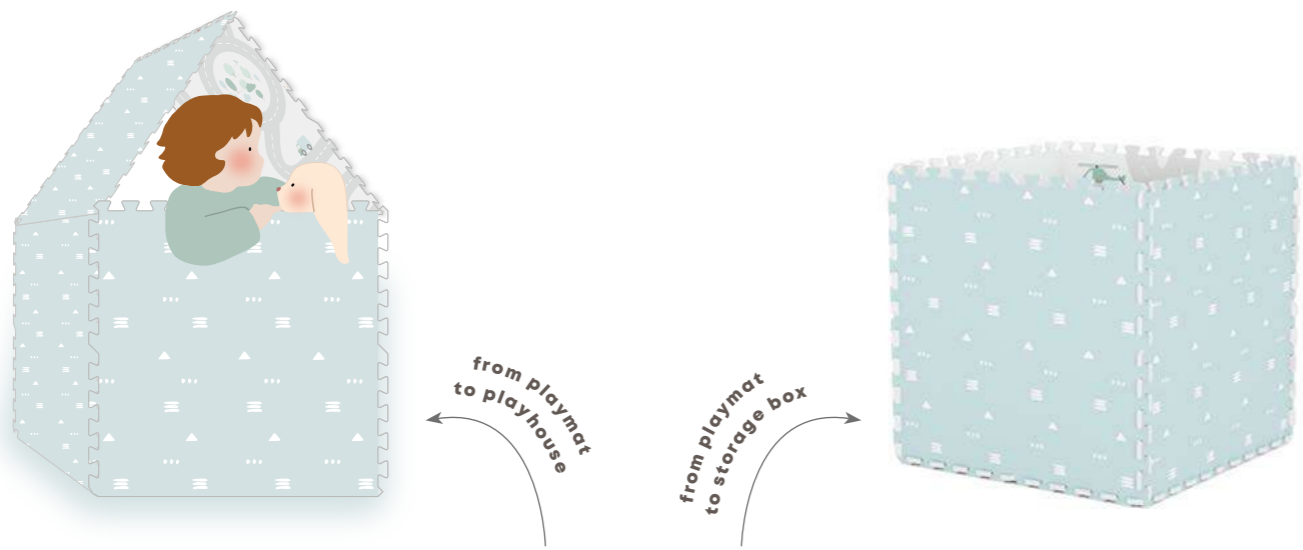

road

WIPES CLEAN

EVA IS SPLASHPROOF

NON TOXIC

BPA- & PHTHALATE FREE

REVERSIBLE

2 DESIGNS

THICKNESS & BOUNCY

COMFORTABLE 14MM

FUNCTIONAL

MAKE YOUR STORAGE BOX