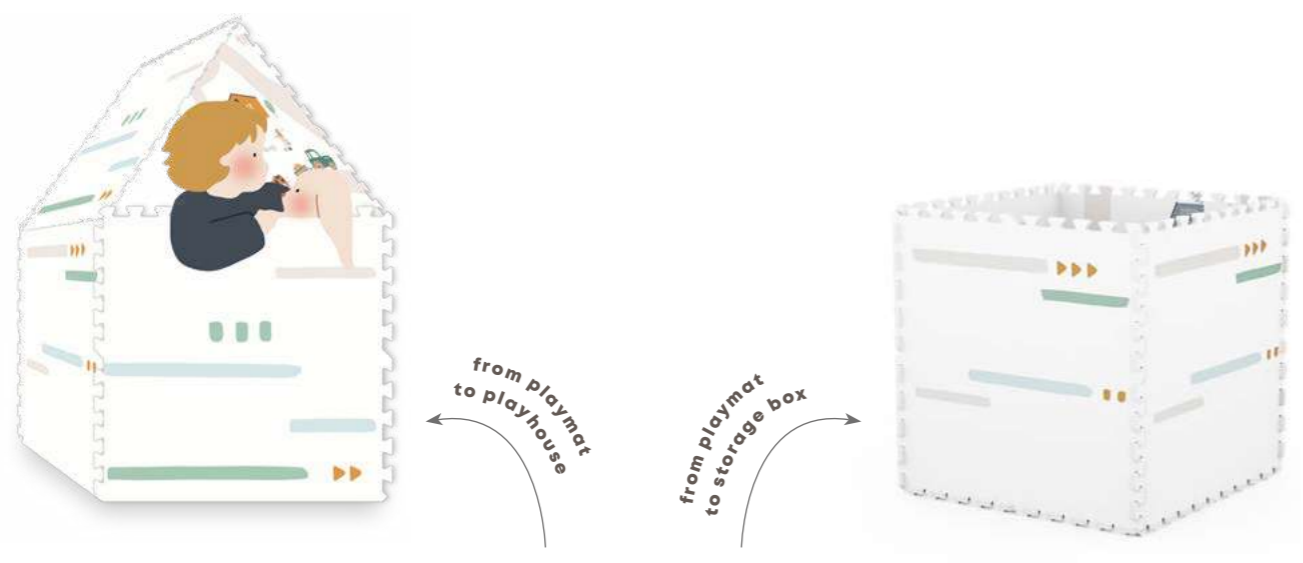

Double printed, double the fun: Our mats are printed on both sides and feature a design to encourage imaginary play. Flip the playmat over adorn your home with pretty patterns.

And when playtime is over, you can easily turn the playmat into a toy storage box and store all the toys inside. You can even make a playhouse, castle, or minimarket! Isn't that fun!

Our EEVAA comes with extra edge pieces to create a carpet-like look. But unlike any carpet, you can easily move our Play&Go EEVAA around your home have fun everywhere.

- **Playful:** Our Play&Go EEVAA features a fun side to encourage imaginary play.
- **Non-toxic:** Completely made of non-toxic materials, so it's even safe for babies.
- **Flexible:** Go from playmat to storage box and store toys for later.
- **Durable:** Easy to clean, no matter how messy it gets.
- **Stylish:** Double side printed, the patterned side makes your playmat stand out in the best of ways.
- **Safe:** Tested to both US and European toy standards

alphabet
180 x 180cm x 1,4cm thick
9 tiles

treehouse

WIPES CLEAN
EVA IS SPLASHPROOF

NON TOXIC
BPA- & PHTHALATE FREE

REVERSIBLE
2 DESIGNS

THICKNESS & BOUNCY
COMFORTABLE 14MM

FUNCTIONAL
MAKE YOUR STORAGE BOX

farm