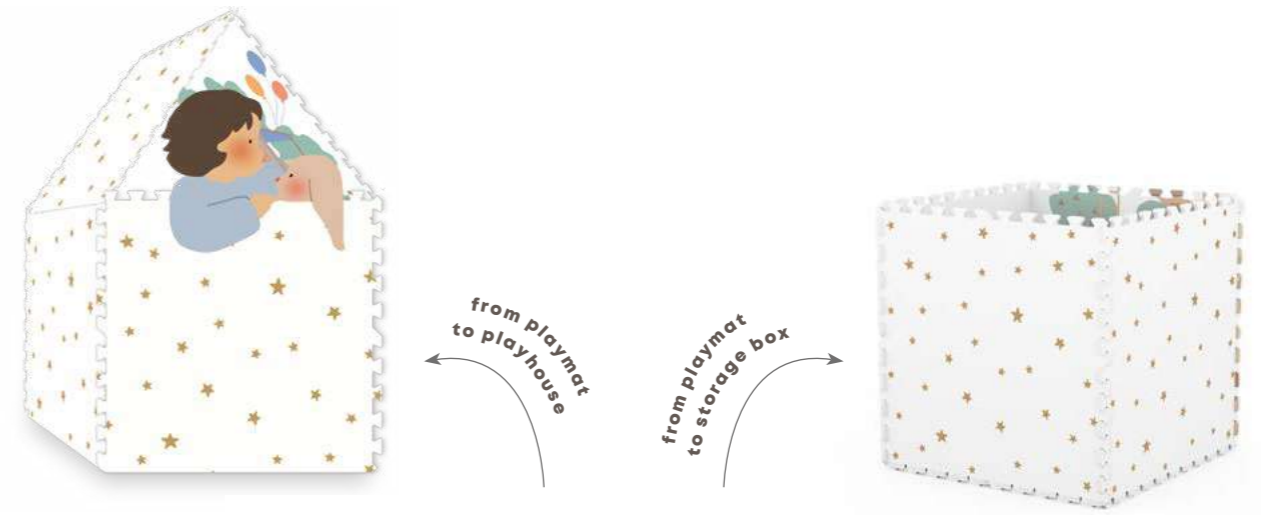

Double printed, double the fun: Our mats are printed on both sides and feature a design to encourage imaginary play. Flip the playmat over adorn your home with pretty patterns.

And when playtime is over, you can easily turn the playmat into a toy storage box and store all the toys inside. You can even make a playhouse, castle, or minimarket! Isn't that fun!

Our EEVAA comes with extra edge pieces to create a carpet-like look. But unlike any carpet, you can easily move our Play&Go EEVAA around your home have fun everywhere.

- **Playful:** Our Play&Go EEVAA features a fun side to encourage imaginary play.
- **Non-toxic:** Completely made of non-toxic materials, so it's even safe for babies.
- **Flexible:** Go from playmat to storage box and store toys for later.
- **Durable:** Easy to clean, no matter how messy it gets.
- **Stylish:** Double side printed, the patterned side makes your playmat stand out in the best of ways.
- **Safe:** Tested to both US and European toy standards

EEVAA

treehouse
120 x 180cm x 1,4cm thick
6 tiles

farm
120 x 180cm x 1,4cm thick
6 tiles

village
120 x 180cm x 1,4cm thick
6 tiles

road
120 x 180cm x 1,4cm thick
6 tiles

numbers
180 x 180cm x 1,4cm thick
9 tiles

alphabet
180 x 180cm x 1,4cm thick
9 tiles

treehouse

WIPES CLEAN
EVA IS SPLASHPROOF

NON TOXIC
BPA- & PHTHALATE FREE

REVERSIBLE
2 DESIGNS

THICKNESS & BOUNCY
COMFORTABLE 14MM

FUNCTIONAL
MAKE YOUR STORAGE BOX

farm