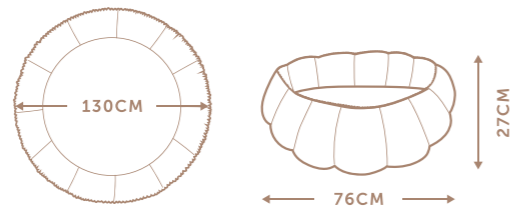

BLOOM

Ø 130CM

The Play&Go Bloom is a unique 3-in-1 playmat that grows with your child. When raised, the petals create a safe lounging crib for your baby, with soft bumpers to guard them. When in bloom, the playmat opens up and lowers the bumpers, creating a large, comfy play mat for babies. Perfect for tummy time, supervised play and exploration time. The Play&Go Bloom can also be put on display in a nursery or playroom, storing your child's favourite toys and keeping everything in one place.