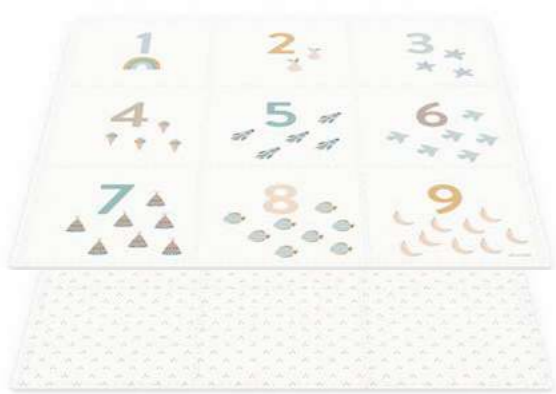

EEVAA

treehouse
120 x 180cm x 1,4cm thick
6 tiles

farm
120 x 180cm x 1,4cm thick
6 tiles

village
120 x 180cm x 1,4cm thick
6 tiles

road
120 x 180cm x 1,4cm thick
6 tiles

numbers
180 x 180cm x 1,4cm thick
9 tiles