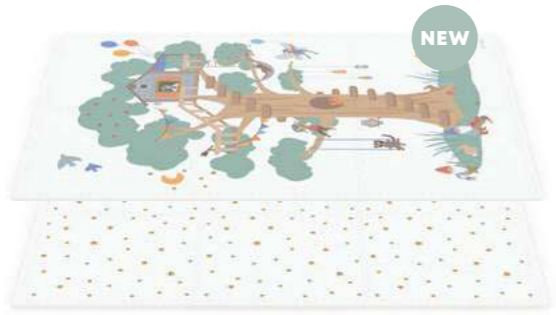

EEVAA

treehouse
120 x 180cm x 1,4cm thick
6 tiles