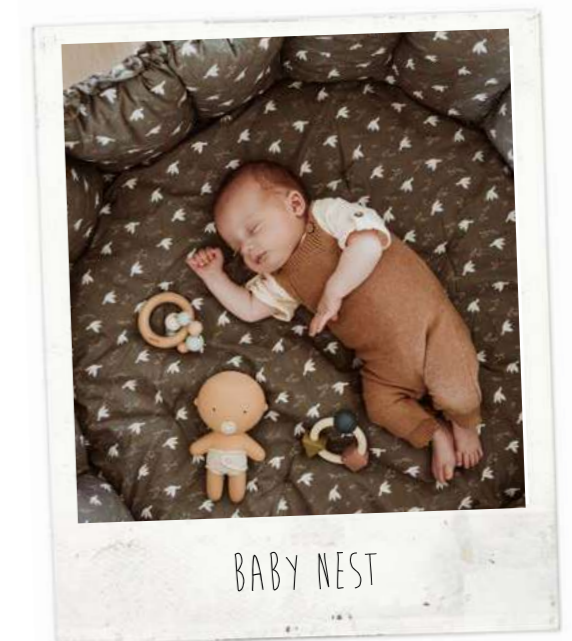

Ø 130CM

The Play&Go Bloom is a unique 3-in-1 playmat that grows with your child. When raised, the petals create a safe lounging crib for your baby, with soft bumpers to guard them. When in bloom, the playmat opens up and lowers the bumpers, creating a large, comfy play mat for babies. Perfect for tummy time, supervised play and exploration time. The Play&Go Bloom can also be put on display in a nursery or playroom, storing your child's favourite toys and keeping everything in one place.

STORAGE

PLAYMAT

BABY NEST

The Bloom is lightweight and easy to move thanks to its separate carry straps. It provides a familiar space for your little one, no matter where you are.

We believe that harmful chemicals do not belong in kids' rooms. The Bloom & its detachable straps are made from organic cotton and available in 4 calming colours, inspired by nature.