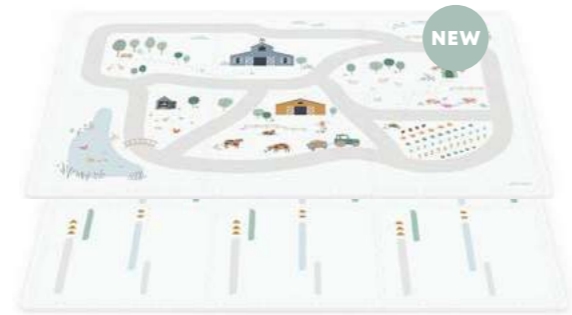

EEVAA

treehouse
120 x 180cm x 1,4cm thick
6 tiles

farm
120 x 180cm x 1,4cm thick
6 tiles

village
120 x 180cm x 1,4cm thick
6 tiles

road
120 x 180cm x 1,4cm thick
6 tiles

numbers
180 x 180cm x 1,4cm thick
9 tiles