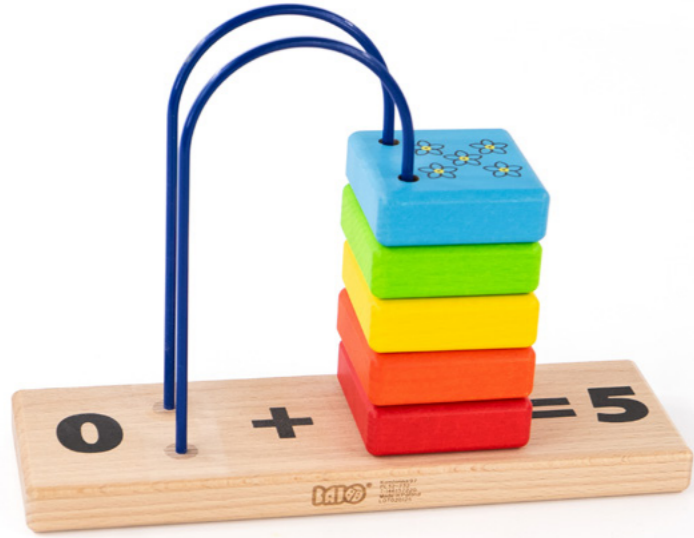

0+5 Flip

24 x 7,8 x 17,5 cm

27,5 x 8,5 x 17,5 cm

34460

This toy helps children gradually grasp the concepts of numbers and counting in a fun, hands-on way.

Step 1: Children first explore the five colorful blocks, engaging their senses by feeling the shapes, flipping the blocks in a book-like motion, and observing the vibrant colors.

Step 2: Next, they begin to understand the concept of quantity with illustrations of 1 strawberry, 2 oranges, 3 bees, 4 trees, and 5 flowers, each corresponding to the numbers on the blocks as well as the concept of zero.

Step 3: As they play, children naturally start to associate the numbers with the objects on the blocks, reinforcing their understanding of counting and number recognition.

Step 4: Finally, they can experiment with basic arithmetic, following the prompts on the base to explore simple addition problems that add up to five.

This gradual, multi-step learning process makes the toy an engaging and effective tool for building early math and problem-solving skills.