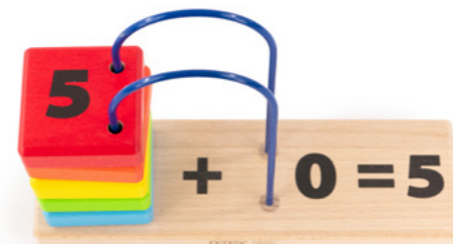

0+5 Flip

24 x 7,8 x 17,5 cm

27,5 x 8,5 x 17,5 cm

34460

This toy helps children gradually grasp the concepts of numbers and counting in a fun, hands-on way.

Step 1: Children first explore the five colorful blocks, engaging their senses by feeling the shapes, flipping the blocks in a book-like motion, and observing the vibrant colors.

Step 2: Next, they begin to understand the concept of quantity with illustrations of 1 strawberry, 2 oranges, 3 bees, 4 trees, and 5 flowers, each corresponding to the numbers on the blocks as well as the concept of zero.

Step 3: As they play, children naturally start to associate the numbers with the objects on the blocks, reinforcing their understanding of counting and number recognition.

Step 4: Finally, they can experiment with basic arithmetic, following the prompts on the base to explore simple addition problems that add up to five.

This gradual, multi-step learning process makes the toy an engaging and effective tool for building early math and problem-solving skills.

Memo Fruits & Veggies

32 wooden plates

7 x 7 x 1,5 cm

16,3 x 11,8 x 15,8 cm

99560

We all know how important fruits and veggies are, but getting kids excited about them can be a challenge. That's why we've created a fun and interactive way for children to connect with healthy foods—through a delightful memo game!

This unique memo set features 16 adorable fruit and vegetable characters, all smiling to encourage positive associations with healthy eating. The 32 large, round plates (7 cm radius) are crafted from sturdy beech wood, providing a quality feel as children flip and