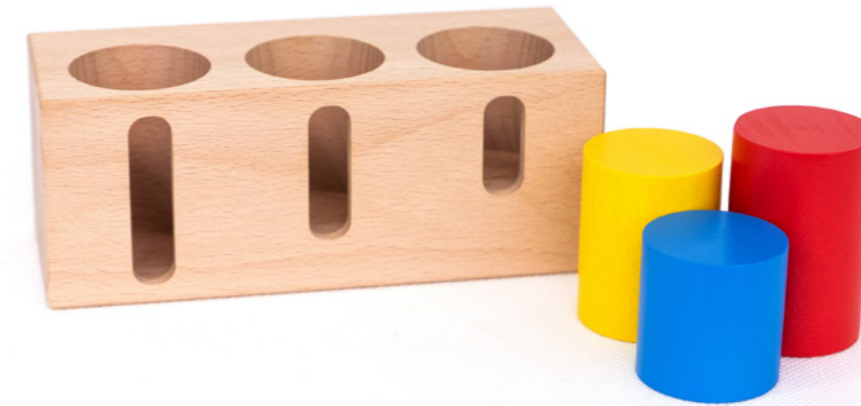

TOY COMPONENTS

The set consists of nine wooden blocks made from beech wood, shaped as rectangular prisms. Each block has a unique height that is a multiple of the smallest block—representing “one.” The blocks illustrate numbers from 1 to 9, with each block featuring a numerical digit divided into colorful segments. The number of segments corresponds to the value of the digit displayed on the block.

The toy also aids in developing motor skills and spatial imagination. Furthermore, the set’s 45 pegs can be used for learning addition and subtraction as the child progresses in their play.

Deep and Shallow Sorter

base and 3 cylinders

16 x 6,5 x 6,5 cm

22 x 7 x 7 cm

B2040

Inspired by Montessori principles, the Deep and Shallow Sorter is a thoughtfully designed toy that helps children explore concepts of size, depth, and spatial awareness in a fun and engaging way.

The third side of the block features a longitudinal window, through which the child can observe the cylinders inside the holes, highlighting how deep each cylinder goes. This provides an opportunity to discuss the relationship between the visible portion of the cylinder and its depth, further enriching the learning experience.