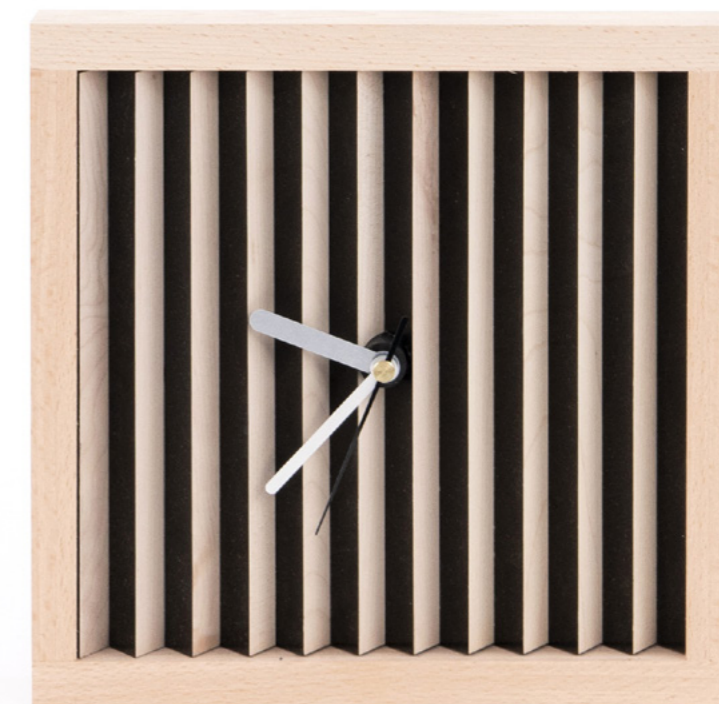

Dawn & Dusk Clock

↗ 22 x 22,2 x 4 cm

📦 30,5 x 23,5 x 5,5 cm

35840

Time is marked by the ever-changing transition from light to dark, and this clock brings that natural rhythm to life in a playful, interactive way. Designed with prisms that shift colors depending on your perspective, it offers a dynamic experience—one that doesn't require touch to be engaged with.

As you move across the room, the clock subtly transforms, shifting from deep black to natural light wood, echoing the cycle of day and night. More than just a way to tell time, it is a poetic exploration of movement, perception, and the endless rhythm of time itself.