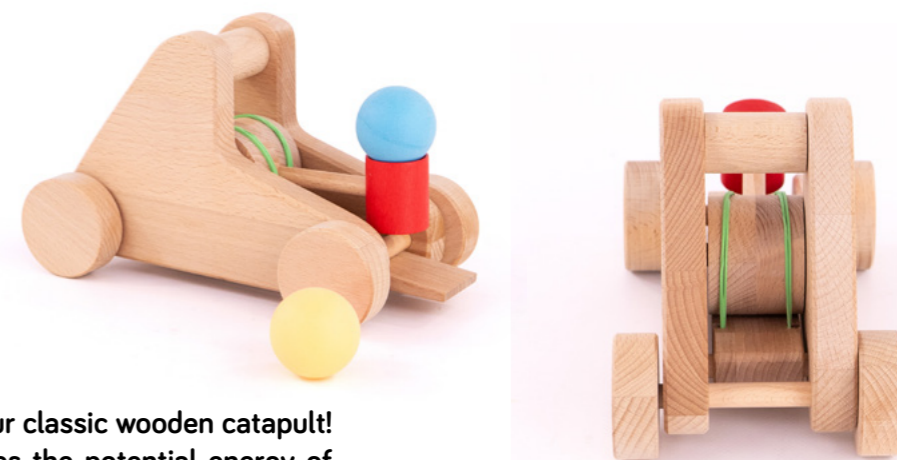

Wooden Catapult

1. 21,5 x 11,5 x 13,5 cm
   - 27,5 x 13,3 x 19 cm
2. B2090