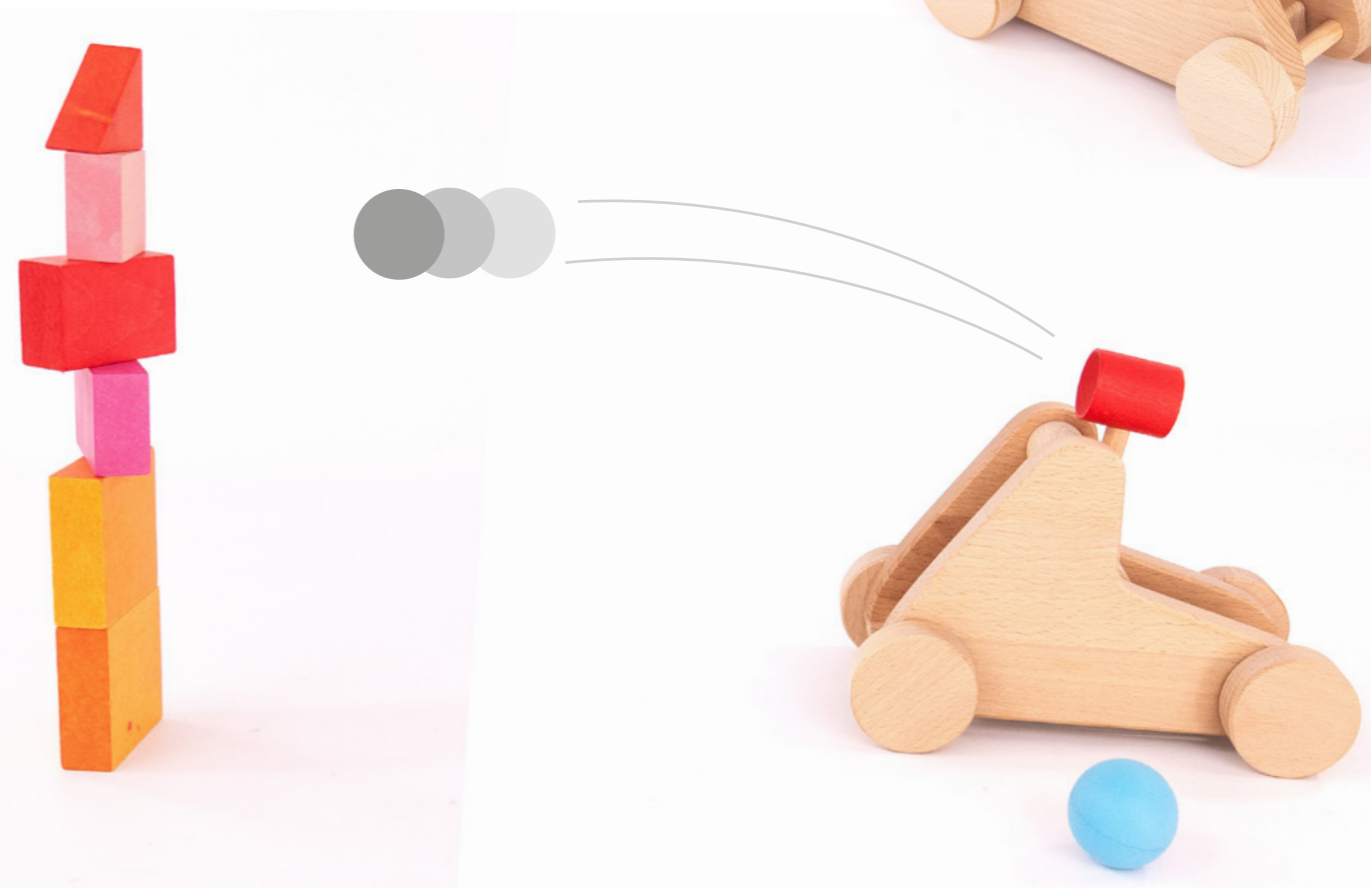

Unleash your inner engineer with our classic wooden catapult! This simple yet captivating toy uses the potential energy of a rubber band to launch a ping pong ball, offering endless fun while demonstrating the principles of physics in action. The rubber band is easy to replace, ensuring the catapult can keep launching for years to come.

The set includes a ping pong ball that can be aimed and fired to hit a tower of blocks, fall into a box, or any other target the child chooses. It's a fantastic way to spark creativity, fine-tune aim, and explore basic physics concepts like force, energy, and motion.

Catapults, with their simple yet powerful design, have been used for thousands of years. Historically, they were siege engines used in ancient warfare to launch projectiles over walls or at enemy fortifications. While originally designed for battle, these ingenious machines have long fascinated engineers and enthusiasts alike, inspiring this fun and educational toy version. This wooden catapult is a perfect way to introduce children (and adults!) to the world of ancient engineering and physics, providing an engaging hands-on experience that mixes history with fun!