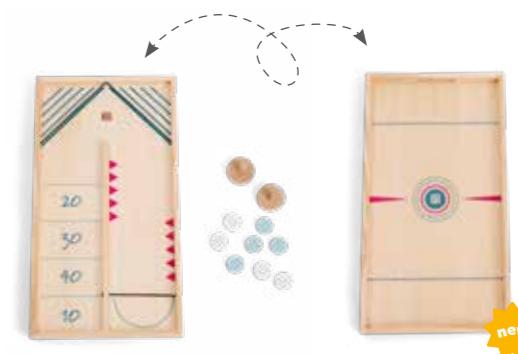

Combine the colors and find the right rings!

Whack a Shape

4+
Years old
2-4
Players

Table Toys

6+
Years old
2-4
Players

GA465 Plop It

wood, elastic, cardboard
2 ploppers 8x5 cm
2 net holders Ø 5cm, length 55 cm
6 cards 1,5x2,5 cm, 30 balls Ø 2,5 cm
1 rope 120 cm

4+
Years old
2-4
Players

GA466 Whack a Shape

wood
base 38,5x15,5 cm
2 stands 36 half balls, 4 hammers
1 dice 2,5 cm
4 cards

6+
Years old
2
Players

GA458 Sling Puck | Table Hockey

wood
double sides base 39x21x3 cm
10 chips Ø 2,5 cm
2 pushers 4x4x3 cm