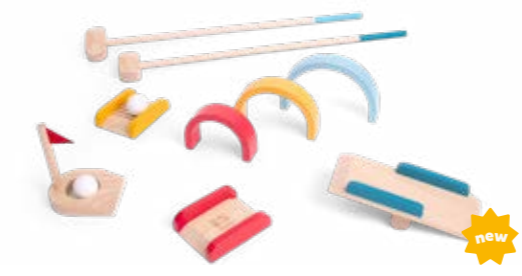

Classic Toys

3+
Years old

1-3
Players

GA463 Bowling

wood, cork
10 pins 18x6x2 cm
2 balls Ø 5 cm

8+
Years old

2-6
Players

GA123 Kubb - Official size

pine
8x kubbs 7x7x15 cm
1x king 7x7x30 cm
6x throwing stick 30 cm

3+
Years old

2
Players

GA122 Croquet Jr.

wood
2 mallets 42 cm
2 balls
6 dogs height approx 20 cm

4+
Years old

1-2
Players

GA474 Golf Set