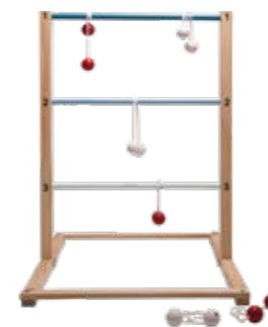

6+
Years old
1-3
Players

GA145 Ring Toss
pine
5 rings
50x50x10 cm

6+
Years old
1-4
Players

GA366 Hook Toss
wood
30x30x2 cm
12 rings

6+
Years old
2-4
Players

GA162 Ladder Game
wood
incl. 6 balls
75x55 cm

6+
Years old
1-3
Players